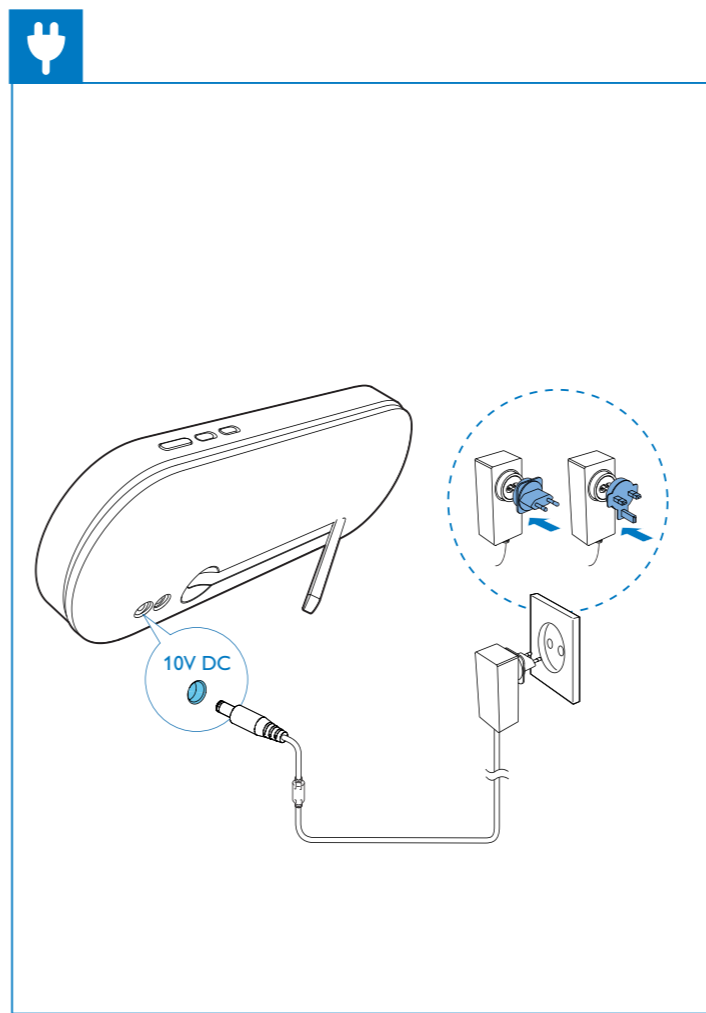

PHILIPS

Battery power	LED indicator
Low	Flashing fast
Medium	Flashing slowly
Full	Steadily on

The speaker mute when the battery level is low.

DBB

VOLUME

To get the detailed instructions for use, visit www.philips.com/support.