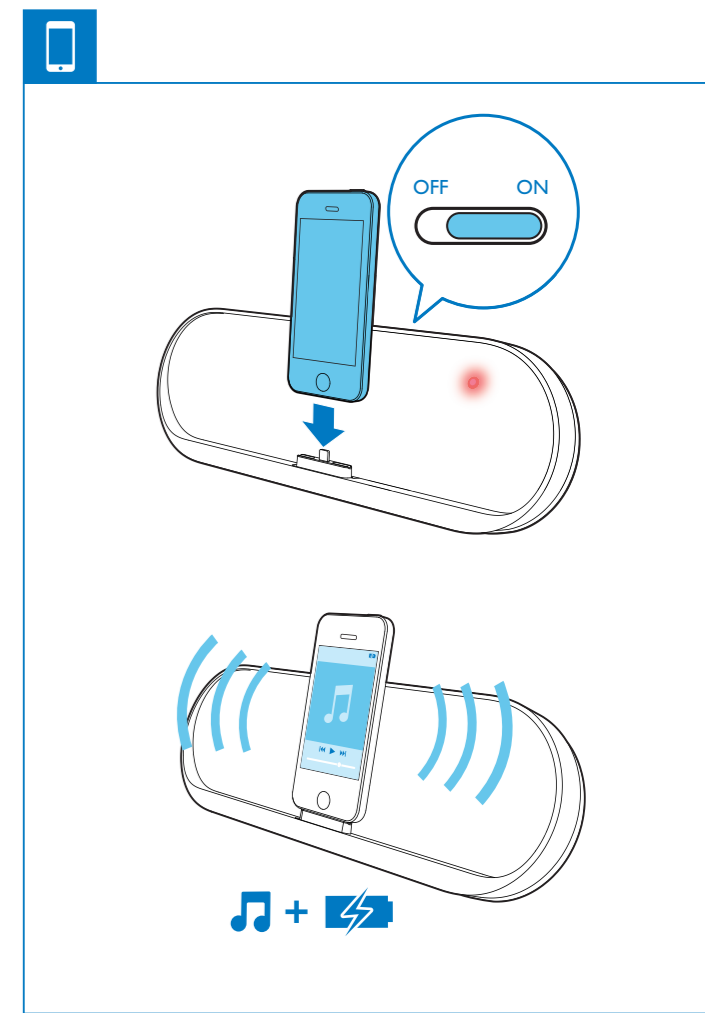

PHILIPS

Battery power	LED indicator
Low	Flashing fast
Medium	Flashing slowly
Full	Steadily on

The speaker mute when the battery level is low.

DBB

VOLUME

To get the detailed instructions for use, visit www.philips.com/support.