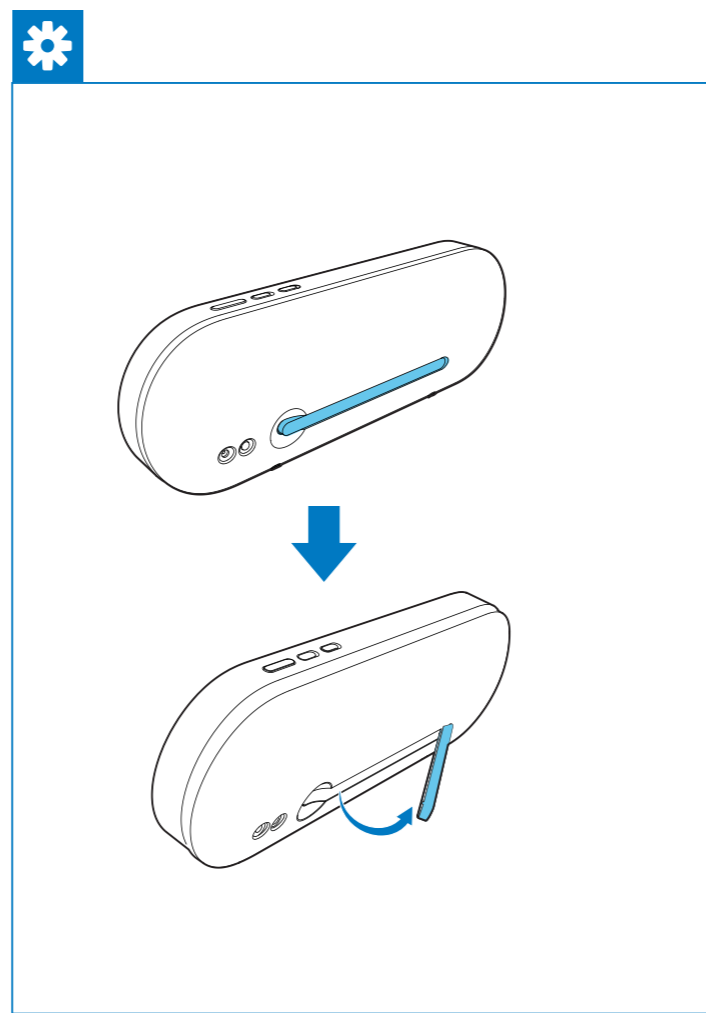

PHILIPS

Battery power	LED indicator
Low	Flashing fast
Medium	Flashing slowly
Full	Steadily on

The speaker mute when the battery level is low.

DBB

VOLUME

To get the detailed instructions for use, visit www.philips.com/support.