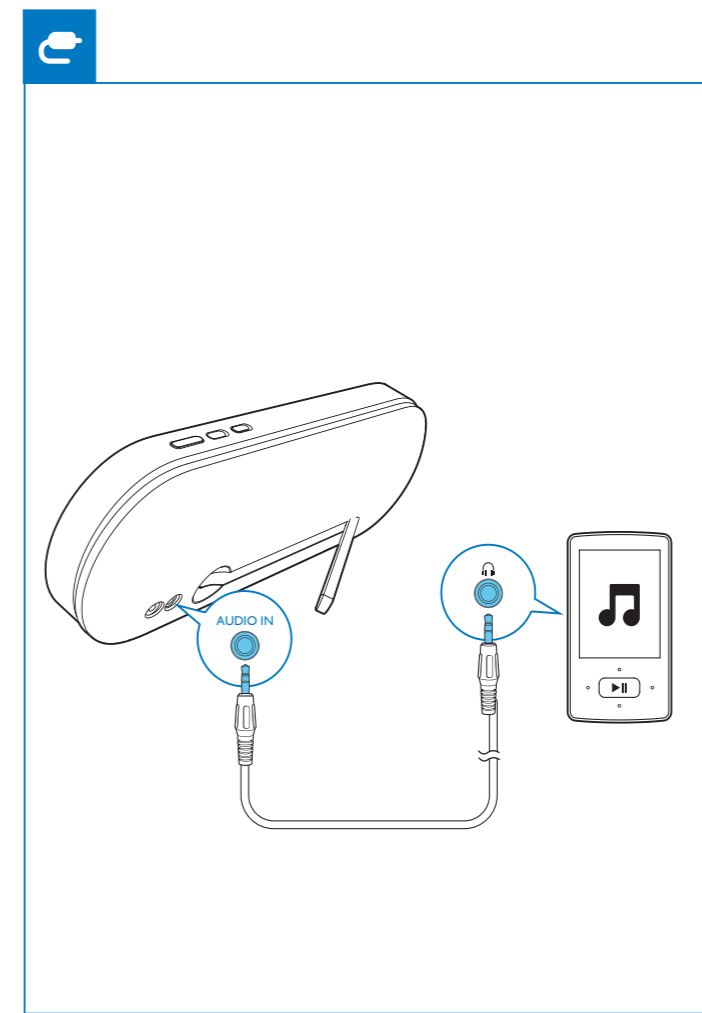

PHILIPS

Battery power	LED indicator
Low	Flashing fast
Medium	Flashing slowly
Full	Steadily on

The speaker mute when the battery level is low.

DBB

VOLUME

To get the detailed instructions for use, visit www.philips.com/support.