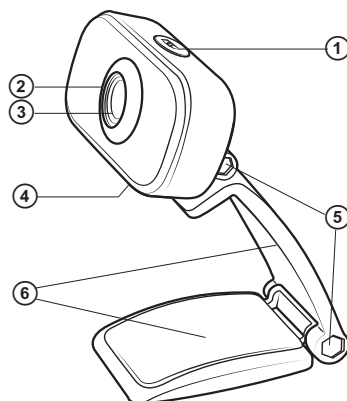

- Connect the web camera to an available USB port.
- For Windows XP/Vista/7/8/Mac OS 10.4.8/Linux 2.6.18 or up the web camera supports Plug and Play technology. The device installs automatically after its connection to a USB port.

6. DESCRIPTION

- ① Snapshot button
- ② Focus
- ③ Lenses
- ④ Built-in microphone
- ⑤ Hinges
- ⑥ Stand for camera fixation

Fig. 1.

7. TECHNICAL SPECIFICATIONS

Parameter, unit	Value
Sensor type	CMOS
Resolution, pix	1920 × 1080
Frame rate, FPS	up to 30
Focal distance, mm	8 to infinity
Image resolution, Mpx	up to 8.0
Cable length, m	1.5
Dimensions, mm	55 × 75 × 30