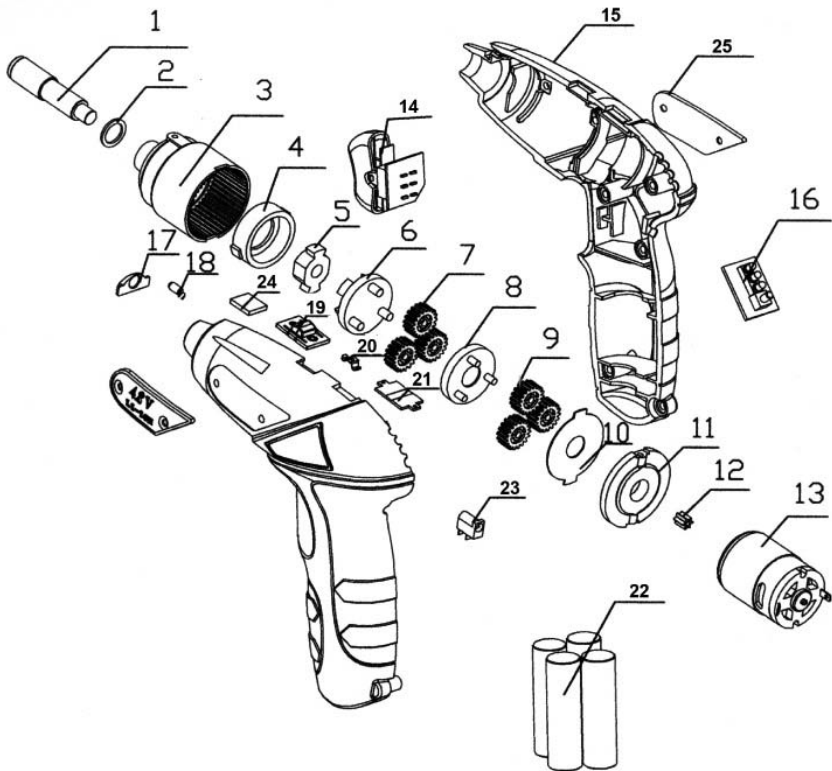

Exploded view

Parts List

No.	Part name
1	Output Axis
2	Gasket
3	Gearbox
4	Self-lock Inner Ring
5	Self-lock Inner Core
6	Self-lock Block
7	Front Star Gear
8	Middle Star Gear Holder
9	Back Star Gear
10	Big Gasket
11	Motor Holder
12	Motor Gear
13	Motor
14	Switch
15	Shell
16	Led Indicator
17	Light Cover
18	Bulb Light
19	Light Switch
20	Connector Pin
21	PDC
22	Battery
23	Charger Socket
24	Magnet
25	Plastic Label