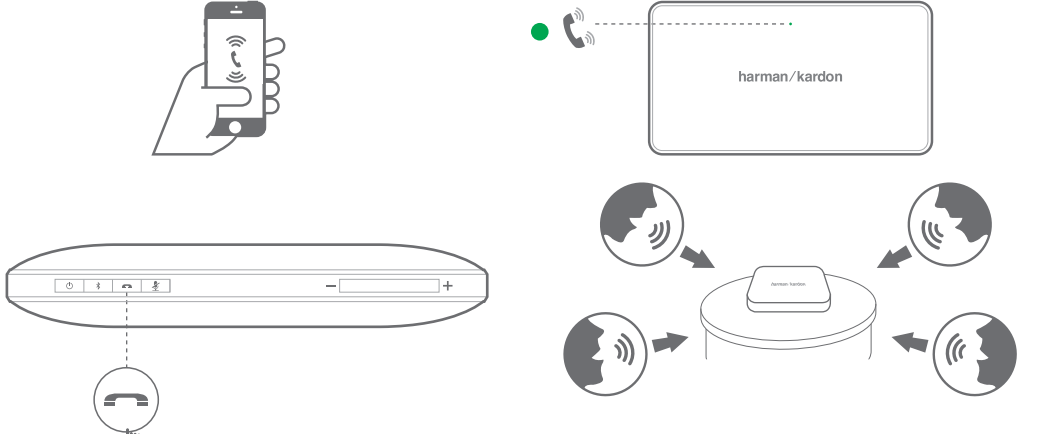

ESQUIRE 2

What's in the box

Quick Start Guide
Guide de démarrage rapide

Buttons

Connections

Bluetooth®

Stand

Individual conferencing

Group conferencing

Mute

Charging

Battery charging indication

LED behavior

(Blue)	(Blue)	(Green)	(Green)	(Red)
Bluetooth Pairing	Bluetooth Connected	Call ringing	Call active	Call on mute

EN

- Bluetooth version: 4.1
- Support: A2DP v1.3, AVRCP v1.5, HFP v1.6, HSP v1.2
- Transducers: 4 x 32mm
- Rated power: 2 x 8W
- Frequency response: 75-20kHz
- Signal-to-noise ratio: > 80dB
- USB charge out: maximum 5V 1A
- Battery type: Lithium polymer (3.7V, 3200mAh)
- Music play time: Up to 8 hours (varies by volume level and audio content)
- Battery charge time: 3.5 to 5.5 hours (varies by charging current, 5V, 2A maximum)
- Bluetooth® transmitter frequency range: 2.402GHz~2.480GHz
- Bluetooth® transmitter power: 0~4dBm
- Bluetooth® transmitter modulation: GFSK, 8DPSK, π/4 DQPSK
- Dimensions (W x D x H): 190mm x 34mm x 130mm
- Weight: 599g