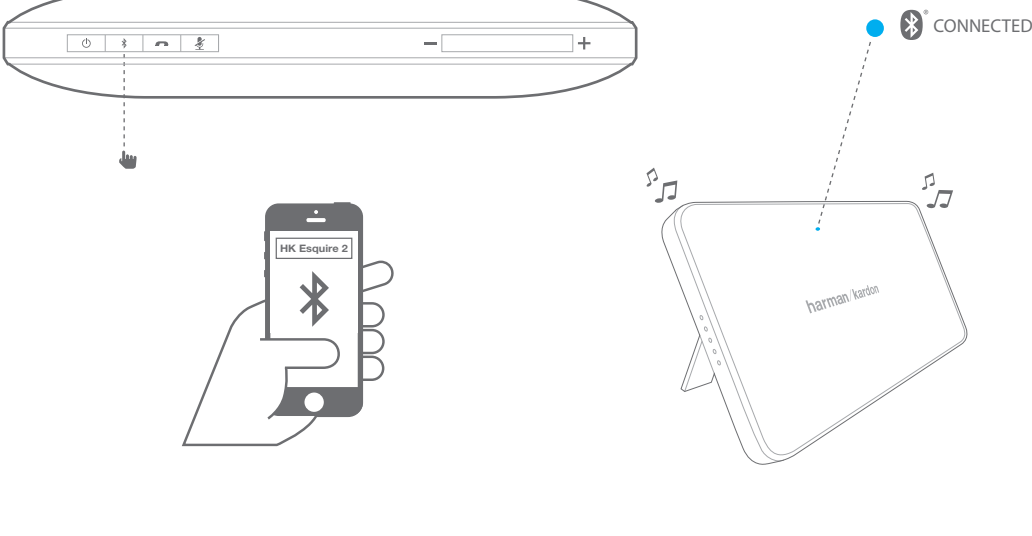

ESQUIRE 2

What's in the box

Quick Start Guide
Guide de démarrage rapide

Buttons

Connections

Bluetooth®

Stand

Individual conferencing

Group conferencing

Mute

Charging

Battery charging indication

LED behavior

(Blue)	(Blue)	(Green)	(Green)	(Red)
Bluetooth Pairing	Bluetooth Connected	Call ringing	Call active	Call on mute

EN

- Bluetooth version: 4.1
- Support: A2DP v1.3, AVRCP v1.5, HFP v1.6, HSP v1.2
- Transducers: 4 x 32mm
- Rated power: 2 x 8W
- Frequency response: 75-20kHz
- Signal-to-noise ratio: > 80dB
- USB charge out: maximum 5V 1A
- Battery type: Lithium polymer (3.7V, 3200mAh)
- Music play time: Up to 8 hours (varies by volume level and audio content)
- Battery charge time: 3.5 to 5.5 hours (varies by charging current, 5V, 2A maximum)
- Bluetooth® transmitter frequency range: 2.402GHz~2.480GHz
- Bluetooth® transmitter power: 0~4dBm
- Bluetooth® transmitter modulation: GFSK, 8DPSK, π/4 DQPSK
- Dimensions (W x D x H): 190mm x 34mm x 130mm
- Weight: 599g