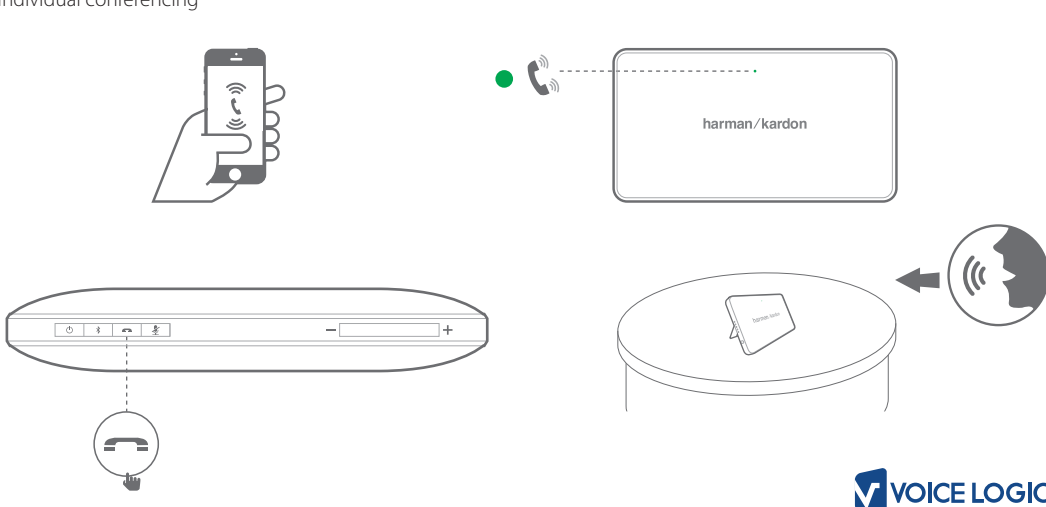

ESQUIRE 2

What's in the box

Quick Start Guide
Guide de démarrage rapide

Buttons

Connections

Bluetooth®

Stand

Individual conferencing

Group conferencing

Mute

Charging

Battery charging indication

LED behavior

(Blue)	(Blue)	(Green)	(Green)	(Red)
Bluetooth Pairing	Bluetooth Connected	Call ringing	Call active	Call on mute

EN

- Bluetooth version: 4.1
- Support: A2DP v1.3, AVRCP v1.5, HFP v1.6, HSP v1.2
- Transducers: 4 x 32mm
- Rated power: 2 x 8W
- Frequency response: 75-20kHz
- Signal-to-noise ratio: > 80dB
- USB charge out: maximum 5V 1A
- Battery type: Lithium polymer (3.7V, 3200mAh)
- Music play time: Up to 8 hours (varies by volume level and audio content)
- Battery charge time: 3.5 to 5.5 hours (varies by charging current, 5V, 2A maximum)
- Bluetooth® transmitter frequency range: 2.402GHz~2.480GHz
- Bluetooth® transmitter power: 0~4dBm
- Bluetooth® transmitter modulation: GFSK, 8DPSK, π/4 DQPSK
- Dimensions (W x D x H): 190mm x 34mm x 130mm
- Weight: 599g